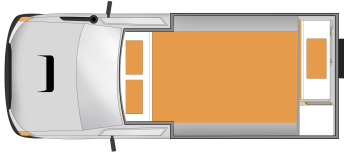

## Trailfinder Camper - 2 Berth

Find your own trail with this fantastic pop-top 4WD Camper. The Trailfinder Camper is ideal for adventurous couples who want a compact vehicle with superior handling in rough terrain.

Overall Length	5.3m
Overall Width	1.8m
Overall Height	2.3 / 2.8 with roof extended
Interior Height	1.9m