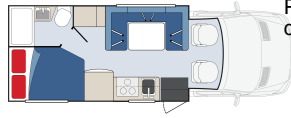

Pioneer - 4 Berth

Enjoy life on the road with all the creature comforts of home. The Apollo Pioneer comes equipped with everything you need to make your next self-drive adventure a comfortable one.

Overall Length	6.7-7.6m 22-25ft
Overall Width	2.6m 8ft 6in
Overall Height	3.4m 11ft 3in
Interior Height	2.1m 6ft 10in

NUMBER OF BEDS

Double Bed	1.5 x 1.8m 60 x 74in
Cabover bed	1.5 x 2.0m 60 x 80"
Dinette bed	1.0 x 1.7m 41 x 68in

STANDARD EXTERNAL FEATURES

Fresh Water Tank	132L 35gal
Grey Water Tank	121L 32gal

KITCHEN KIT (PER VEHICLE)