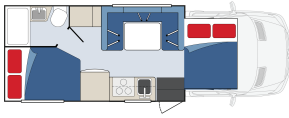

Pioneer - 4 Berth

Enjoy life on the road with all the creature comforts of home. The Apollo Pioneer comes equipped with everything you need to make your next self-drive adventure a comfortable one.

Overall Length	6.7-7.6m 22-25ft
Overall Width	2.6m 8ft 6in
Overall Height	3.4m 11ft 3in
Interior Height	2.1m 6ft 10in

NUMBER OF BEDS

Double Bed	1.5 x 1.8m 60 x 74in
Cabover bed	1.5 x 2.0m 60 x 80"
Dinette bed	1.0 x 1.7m 41 x 68in

STANDARD EXTERNAL FEATURES

Fresh Water Tank	132L 35gal
Grey Water Tank	121L 32gal

KITCHEN KIT (PER VEHICLE)