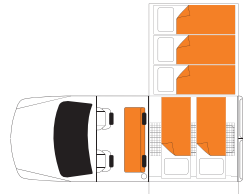

Australia

SAFARI LANDCRUISER 4WD

No Boundaries

Britz

Campervan and 4WD Rentals

PRODUCT SPECIFICATIONS

Booking code	5B4WD
Vehicle make	Toyota Landcruiser
Sleeping capacity	5 adults
Air-conditioning (Driver's cab/Main cab)	Yes/No
Awning	Yes-fixed
Beds	Rooftop Tent with Annexe (Double Bed-Rooftop Tent, 3 x Sleeping Mats-Annexe)
Bed dimensions	Double (Rooftop tent bed) 2.50m x 1.25m 3 x Sleeping Mats 1.92m x 0.58m x 0.08m thick
Child & booster seat fittings	2 child or booster seats
Engine	Turbo Diesel
Extras	Outback Safety Kit, picnic table & chairs, sleeping mats
Fly screens	No
Fresh water tank	20L Jerry Can
Fridge/Freezer	40L
Fuel tank capacity	130L
Gas bottle	4 x Butane canisters supplied
Gas cooker	Yes (portable)
Heating (Driver's cab/Main cab)	Yes/No
Hot/Cold pressurised water	No
Internal walk through	No
Kitchen sink	No
Media/Entertainment ^	Radio, bluetooth, USB, GPS, WiFi capability
Microwave	No
Power supply (Volts)	12V battery (dual)
Seatbelts (Driver's cab/Main cab)	2/3
Shower	No
Toilet	No
Transmission	Manual
Waste water tank	No
DIMENSIONS	
Length	4.72m
Width	1.80m
Height	2.40m (3.50m with Rooftop Tent Up)
Interior Height	N/A

TENT ON ROOF

EXPERIENCE AUSTRALIA BY 4WD!

Our Britz Safari Landcruiser 4WD is less than 7 months old and designed with you in mind! Whether you're getting up early to catch the magical sunrise, or travelling to your next unique destination - this is the 4WD for you. The ease of set up and tear down with the rooftop mounted tent and well thought out camping essentials all in the legendary Toyota Landcruiser will ensure a comfortable, yet wild ride!

SUPPLIED IN THE CAMPER

General Equipment