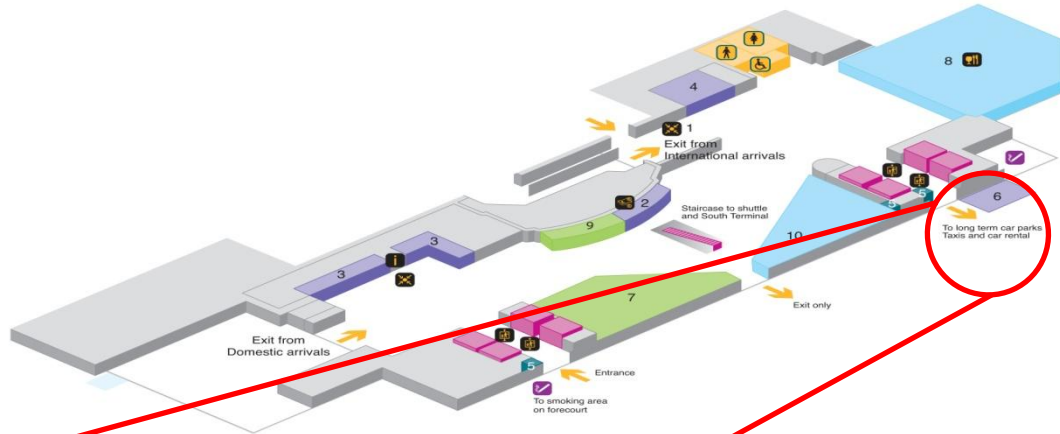

# COLLECTION POINT – LONDON GATWICK AIRPORT

Collection Point

- 1 Short-stay parking
- 2 Long-stay parking
- 3 Taxi rank
- 4 Train station
- 5 Bus station
- 6 Hotel
- Drop-off area

Bunk Campers offer a transfer service from London Gatwick Airport – North Terminal. Transfers must be booked in advance to ensure a timely collection.

If you arrive at the South Terminal, simply take the **inter-terminal shuttle service**. It runs every few minutes 24/7 and with a journey time of just two minutes. The **shuttle** station is located close to the **train** station at **Gatwick's South Terminal**.