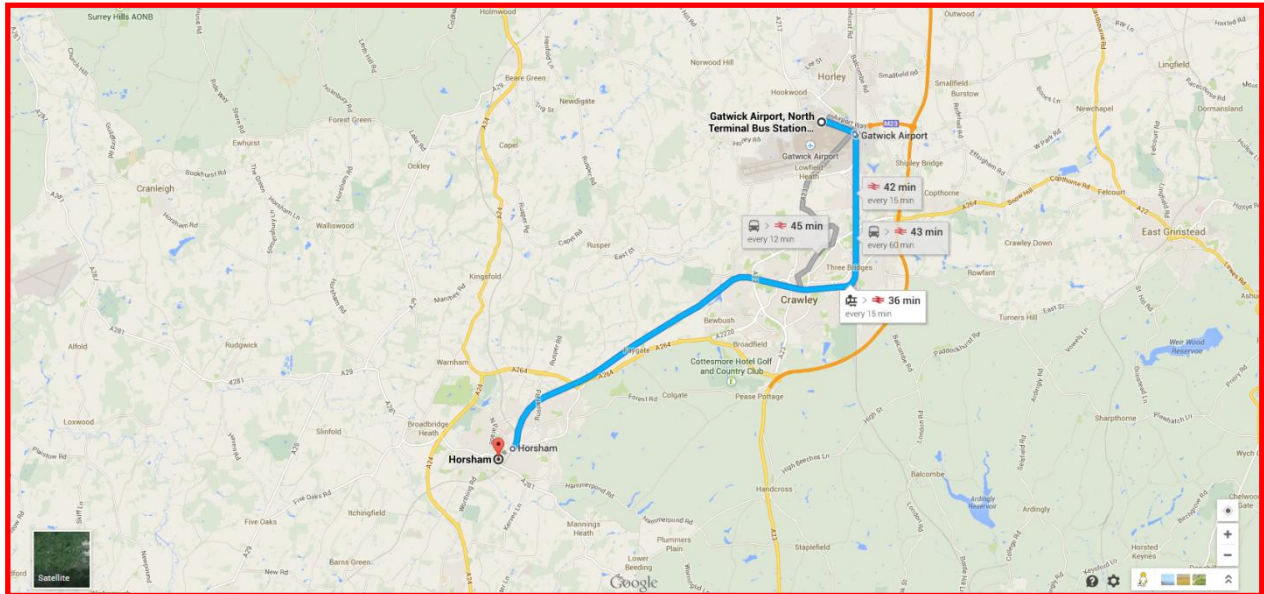

COLLECTION POINT – LONDON GATWICK AIRPORT

Bunk Campers London Gatwick

Unit D, 78 Billingshurst Road

Broadbridge Heath

Horsham

RH12 3LP

Tel: +44 (0) 1403 264598