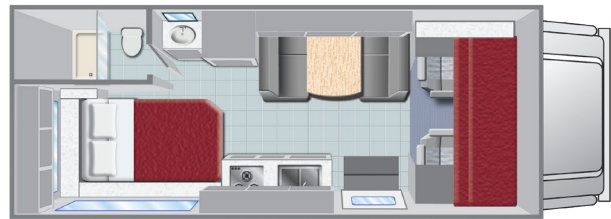

ELECTRICAL

Auxiliary Battery and Generator	YES
TV with DVD	YES
AM/FM Radio with CD	YES
12V Interior Lighting	YES

INTERIOR

	in.	cm.
Height	82	208
Width	95	241

KITCHEN & BATHROOM FEATURES

Wash Basin	YES
Shower	YES
Toilet	YES
Water Heater	YES
Heater & Thermostat	YES
Kitchen Sink	YES
Range (Stove)	YES
Microwave	YES
Refrigerator	YES

CAPACITIES

	gal.	ltr.
Water Heater	6	22
Fresh Water	40	151
Gray Water Tank	37	140
Black Water Tank	24	90
Propane Tank	14	53
Gasoline Tanks	55	208

DAY

NIGHT

BED DIMENSIONS

	in.	cm.
Cab-Over		
• Length	95	241
• Width	54	137
• Clearance	24	60
Dinette		
• Length	74	188
• Width	46	116
Permanent		
• Length	80	203
• Width	54	137