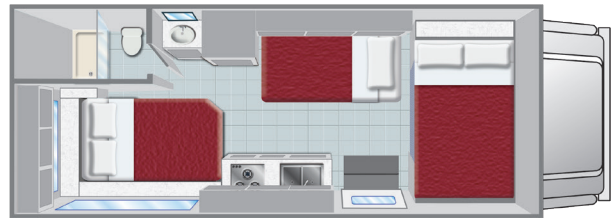

ELECTRICAL

Auxiliary Battery and Generator	YES
TV with DVD	YES
AM/FM Radio with CD	YES
12V Interior Lighting	YES

INTERIOR

	in.	cm.
Height	82	208
Width	95	241

KITCHEN & BATHROOM FEATURES

Wash Basin	YES
Shower	YES
Toilet	YES
Water Heater	YES
Heater & Thermostat	YES
Kitchen Sink	YES
Range (Stove)	YES
Microwave	YES
Refrigerator	YES

CAPACITIES

	gal.	ltr.
Water Heater	6	22
Fresh Water	40	151
Gray Water Tank	37	140
Black Water Tank	24	90
Propane Tank	14	53
Gasoline Tanks	55	208

DAY

NIGHT

BED DIMENSIONS

	in.	cm.
Cab-Over		
• Length	95	241
• Width	54	137
• Clearance	24	60
Dinette		
• Length	74	188
• Width	46	116
Permanent		
• Length	80	203
• Width	54	137

* The above drawing and floorplan are examples only. Sleeping capacities do not mean like number of adults or full size teenagers can be accommodated comfortably. The features, bed sizes, and amenities listed are representative and may be changed, added, or deleted without notice. The numerical vehicle lengths are approximate. Specific floor plans or models will vary and cannot be reserved or guaranteed.