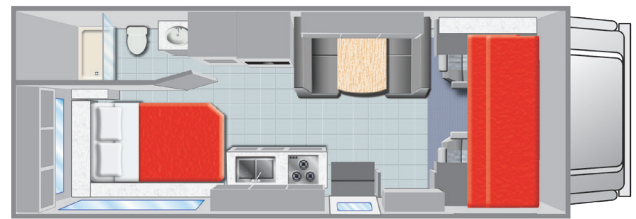

SPECIFICATIONS

CLASS C MEDIUM [MD]

EXTERIOR DIMENSIONS

Exterior Length (feet)	21-25
Exterior Length (meters)	6.4-7.6

SLEEPING ACCOMMODATIONS

Number of People

AUTOMOTIVE

Chassis	Ford
Gasoline Engine Fuel-Injected (liters)	6
Automatic Transmission with Overdrive	YES
Factory Cruise Control	YES
Power Steering & Brakes	YES
Factory Cab Air	YES
Factory Roof Air-Ducted	YES
Large Exterior Storage Bay	YES
Awning	YES

ELECTRICAL

Auxiliary Battery and Generator	YES
TV with DVD	YES
AM/FM Radio with CD	YES
12V Interior Lighting	YES

INTERIOR

	in.	cm.
Height	82	208
Width	95	241

KITCHEN & BATHROOM FEATURES

Wash Basin	YES
Shower	YES
Toilet	YES
Water Heater	YES
Heater & Thermostat	YES
Kitchen Sink	YES
Range (Stove)	YES
Microwave	YES
Refrigerator	YES

CAPACITIES

	gal.	ltr.
Water Heater	6	22
Fresh Water	40	151
Gray Water Tank	37	140
Black Water Tank	24	90
Propane Tank	14	53
Gasoline Tanks	55	208

**D
A
Y**

**N
I
G
H
T**

BED DIMENSIONS

	in.	cm.
Cab-Over		
• Length	95	241
• Width	54	137
• Clearance	24	60
Dinette		
• Length	74	188
• Width	46	116
Permanent		
• Length	80	203
• Width	54	137