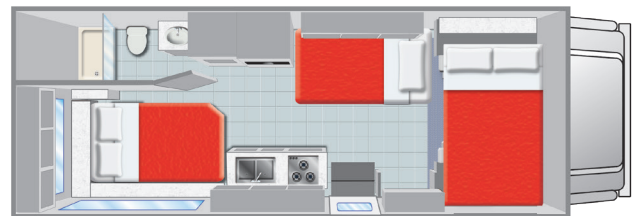

CAPACITIES

	gal.	ltr.
Water Heater	6	22
Fresh Water	40	151
Gray Water Tank	37	140
Black Water Tank	24	90
Propane Tank	14	53
Gasoline Tanks	55	208

**D
A
Y**

**N
I
G
H
T**

BED DIMENSIONS

	in.	cm.
Cab-Over		
• Length	95	241
• Width	54	137
• Clearance	24	60
Dinette		
• Length	74	188
• Width	46	116
Permanent		
• Length	80	203
• Width	54	137

* The above drawing and floorplan are examples only. Sleeping capacities do not mean like number of adults or full size teenagers can be accommodated comfortably. The features, bed sizes, and amenities listed are representative and may be changed, added, or deleted without notice. The numerical vehicle lengths are approximate. Specific floor plans or models will vary and cannot be reserved or guaranteed.